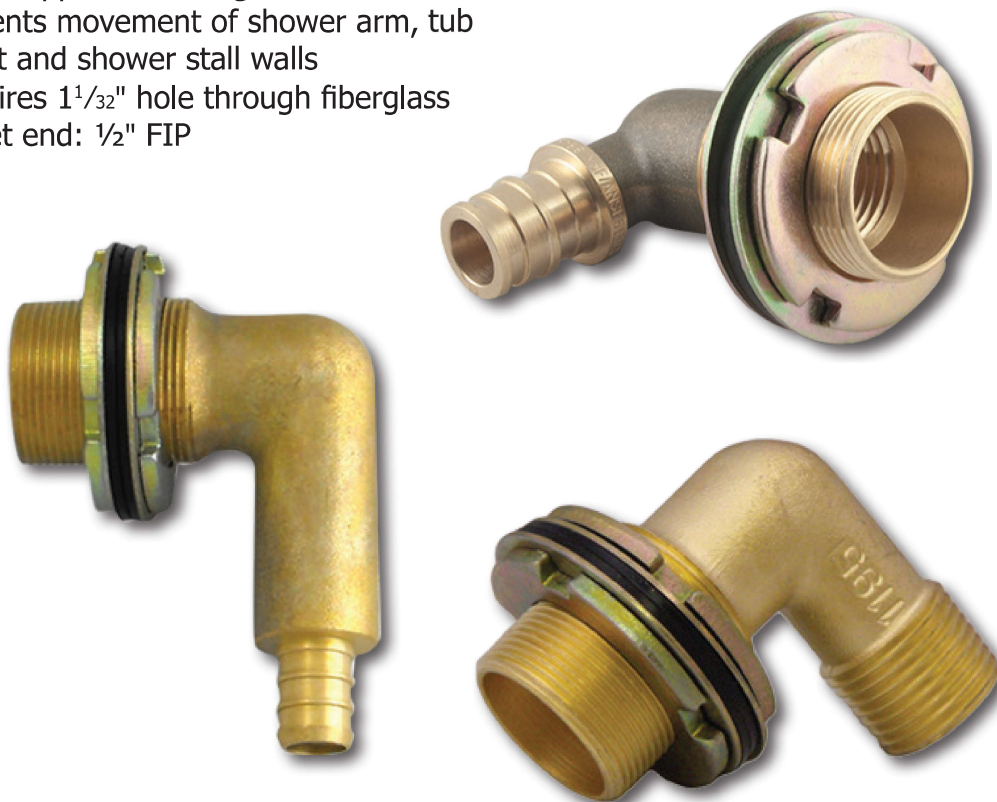

Shower Arm Elbow

Part#
1195, 1196,
1197, 11961

- Securely mounts a shower arm or tub spout nipple to a fiberglass shower stall
- Prevents movement of shower arm, tub spout and shower stall walls
- Requires 1¹/₃₂" hole through fiberglass
- Outlet end: 1/2" FIP

Part#	Description
1195 / 1195Q	1/2" CWT / MPT
1196 / 1196Q	1/2" PEX
1197 / 1197Q	3/4" PEX
11961 / 11961Q	1/2" ColdEx