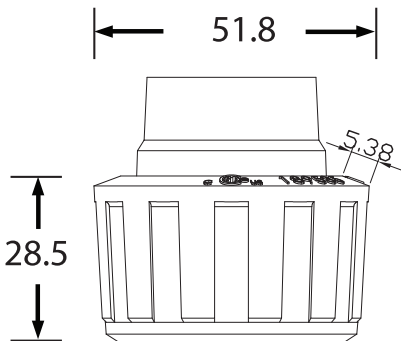

Technical Drawing

1167, 2001, 2002, 2002VP

REV#1		Date: June 2011		
MEASUREMENTS		MM	Material body ABS	
Part#	Spray Head	Body	GPM	Vandal Proof
1167	chrome	chrome	2.5	No
2001	white	chrome	2.5	No
2002	white	chrome	1.5	No
2002VP	white	chrome	1.5	Yes