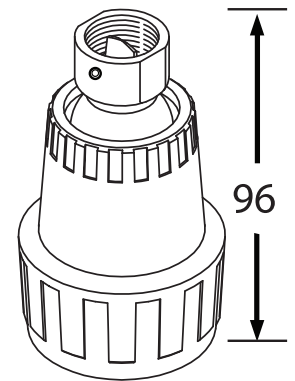

Technical Drawing

1167, 2001, 2002, 2002VP

REV#1		Date: June 2011		
MEASUREMENTS		MM	Material body ABS	
Part#	Spray Head	Body	GPM	Vandal Proof
1167	chrome	chrome	2.5	No
2001	white	chrome	2.5	No
2002	white	chrome	1.5	No
2002VP	white	chrome	1.5	Yes