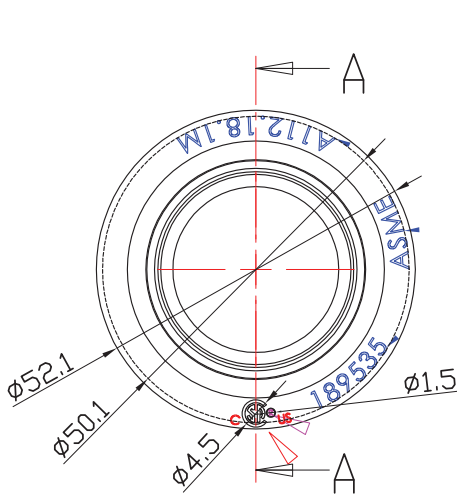

Technical Drawing

1167, 2001, 2002, 2002VP

REV#1		Date: June 2011		
MEASUREMENTS		MM	Material body ABS	
Part#	Spray Head	Body	GPM	Vandal Proof
1167	chrome	chrome	2.5	No
2001	white	chrome	2.5	No
2002	white	chrome	1.5	No
2002VP	white	chrome	1.5	Yes