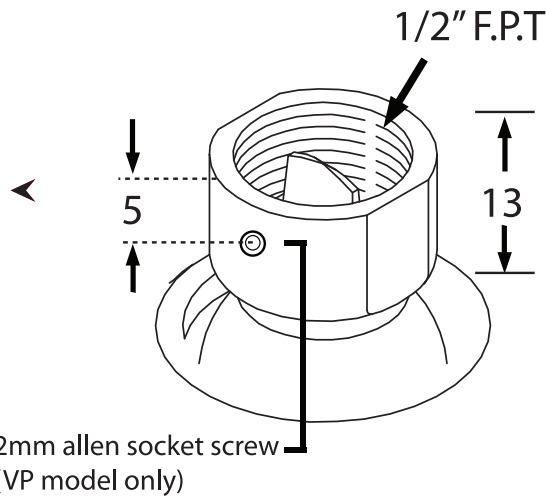

Technical Drawing

1167, 2001, 2002, 2002VP

REV#1		Date: June 2011		
MEASUREMENTS		MM	Material body ABS	
Part#	Spray Head	Body	GPM	Vandal Proof
1167	chrome	chrome	2.5	No
2001	white	chrome	2.5	No
2002	white	chrome	1.5	No
2002VP	white	chrome	1.5	Yes