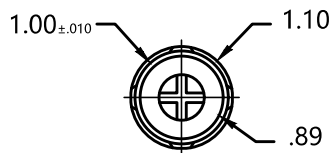

EZ ROUGH-IN TEST PLUG #4760

- Reusable
- Money Saver
- Hand tighten
- Blue nylon poly
- 1/2" MPT
- O-ring sealed gasket
- No thread sealant or tape needed