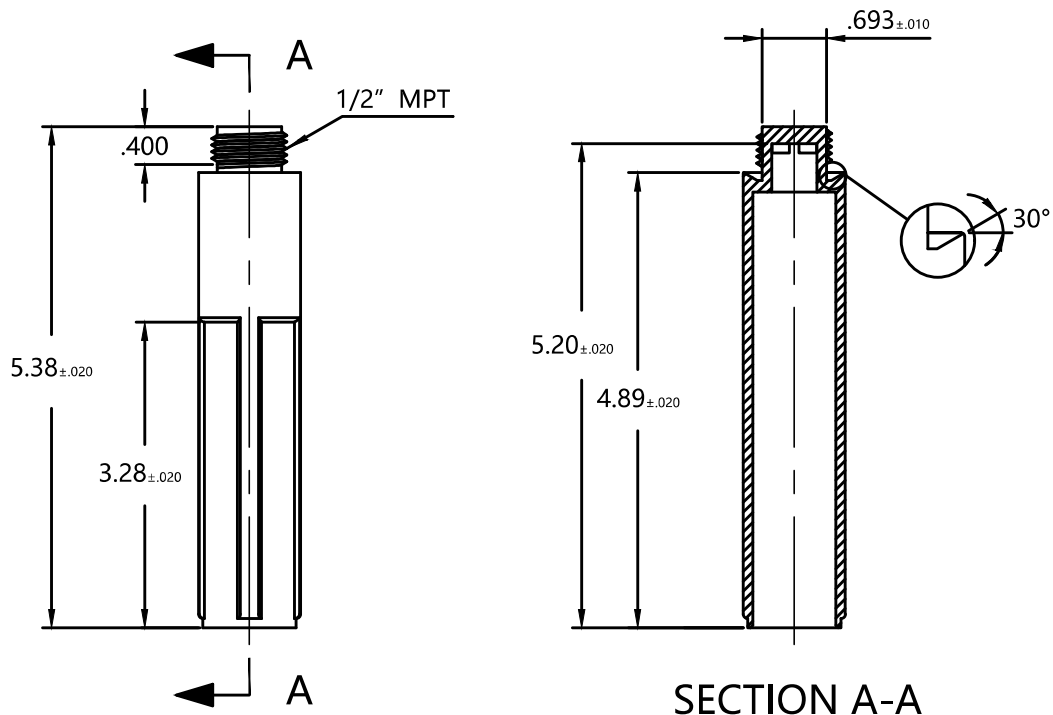

EZ ROUGH-IN TEST PLUG #4760

- Reusable
- Money Saver
- Hand tighten
- Blue nylon poly
- 1/2" MPT
- O-ring sealed gasket
- No thread sealant or tape needed