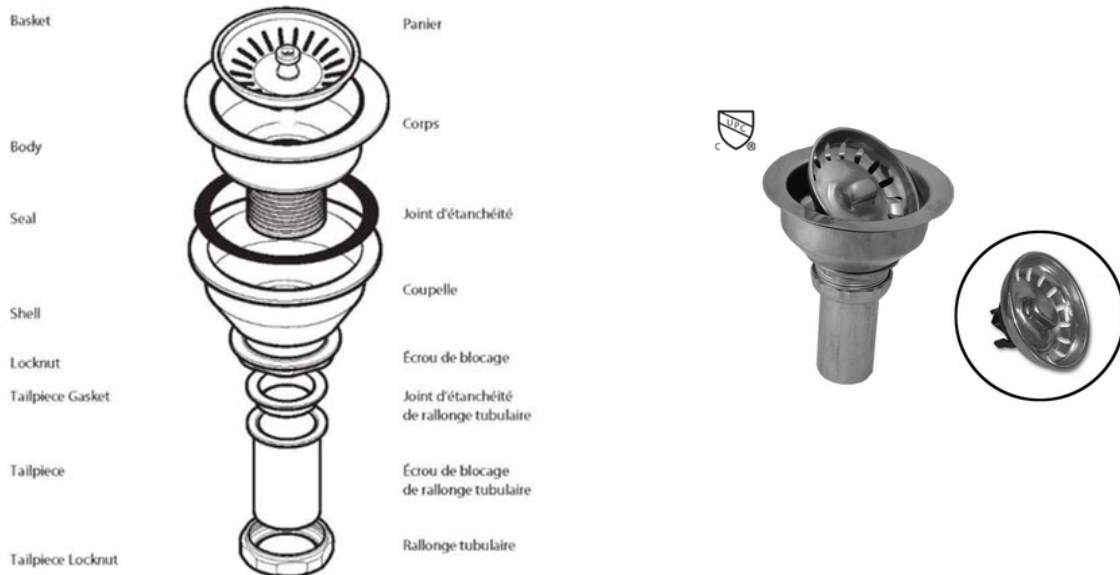

'KIL' style Stainless strainer assembly with basket, galvanized shell and brass tailpiece. Fits 3-1/2" - 4" sink openings  
 Suitable for 18 and 20 gauge stainless steel product and granite product.  
 Packaged 1 per box.

PART #	DESCRIPTION	PACKAGING
2011	'Kil' Style strainer complete	1/box
20129	Replacement basket only	1/bag