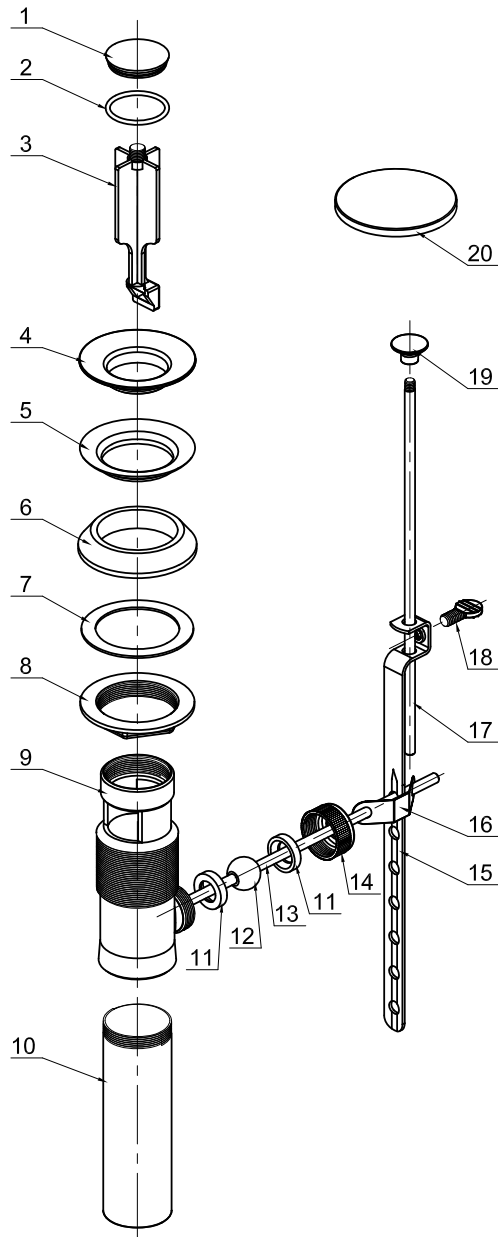

Technical Drawing

Part / Pièce #
9991

PART NO.	DESCRIPTION	QUANTITY	MATERIAL
1	STOPPER	1	HPb59-1
2	SCREW	1	NBR
3	O-RING	1	POM
4	STOPPER SEAT	1	H62
5	WASHER	1	NBR
6	WASHER	1	NBR
7	WASHER	1	PAPER
8	NUT	1	HPb59-1
9	BODY	1	HPb59-1
10	TUBE	1	H62
11	SEAT	1	POM
12	BALL	2	POM
13	ROD	1	IRON
14	NUT	1	HPb59-1
15	ADAPTOR	1	IRON
16	FLANGE	1	SS304
17	CLIP	1	HPb59-1
18	ROD	1	IRON
19	KNOB	1	HPb59-1
20	COVER	1	PE